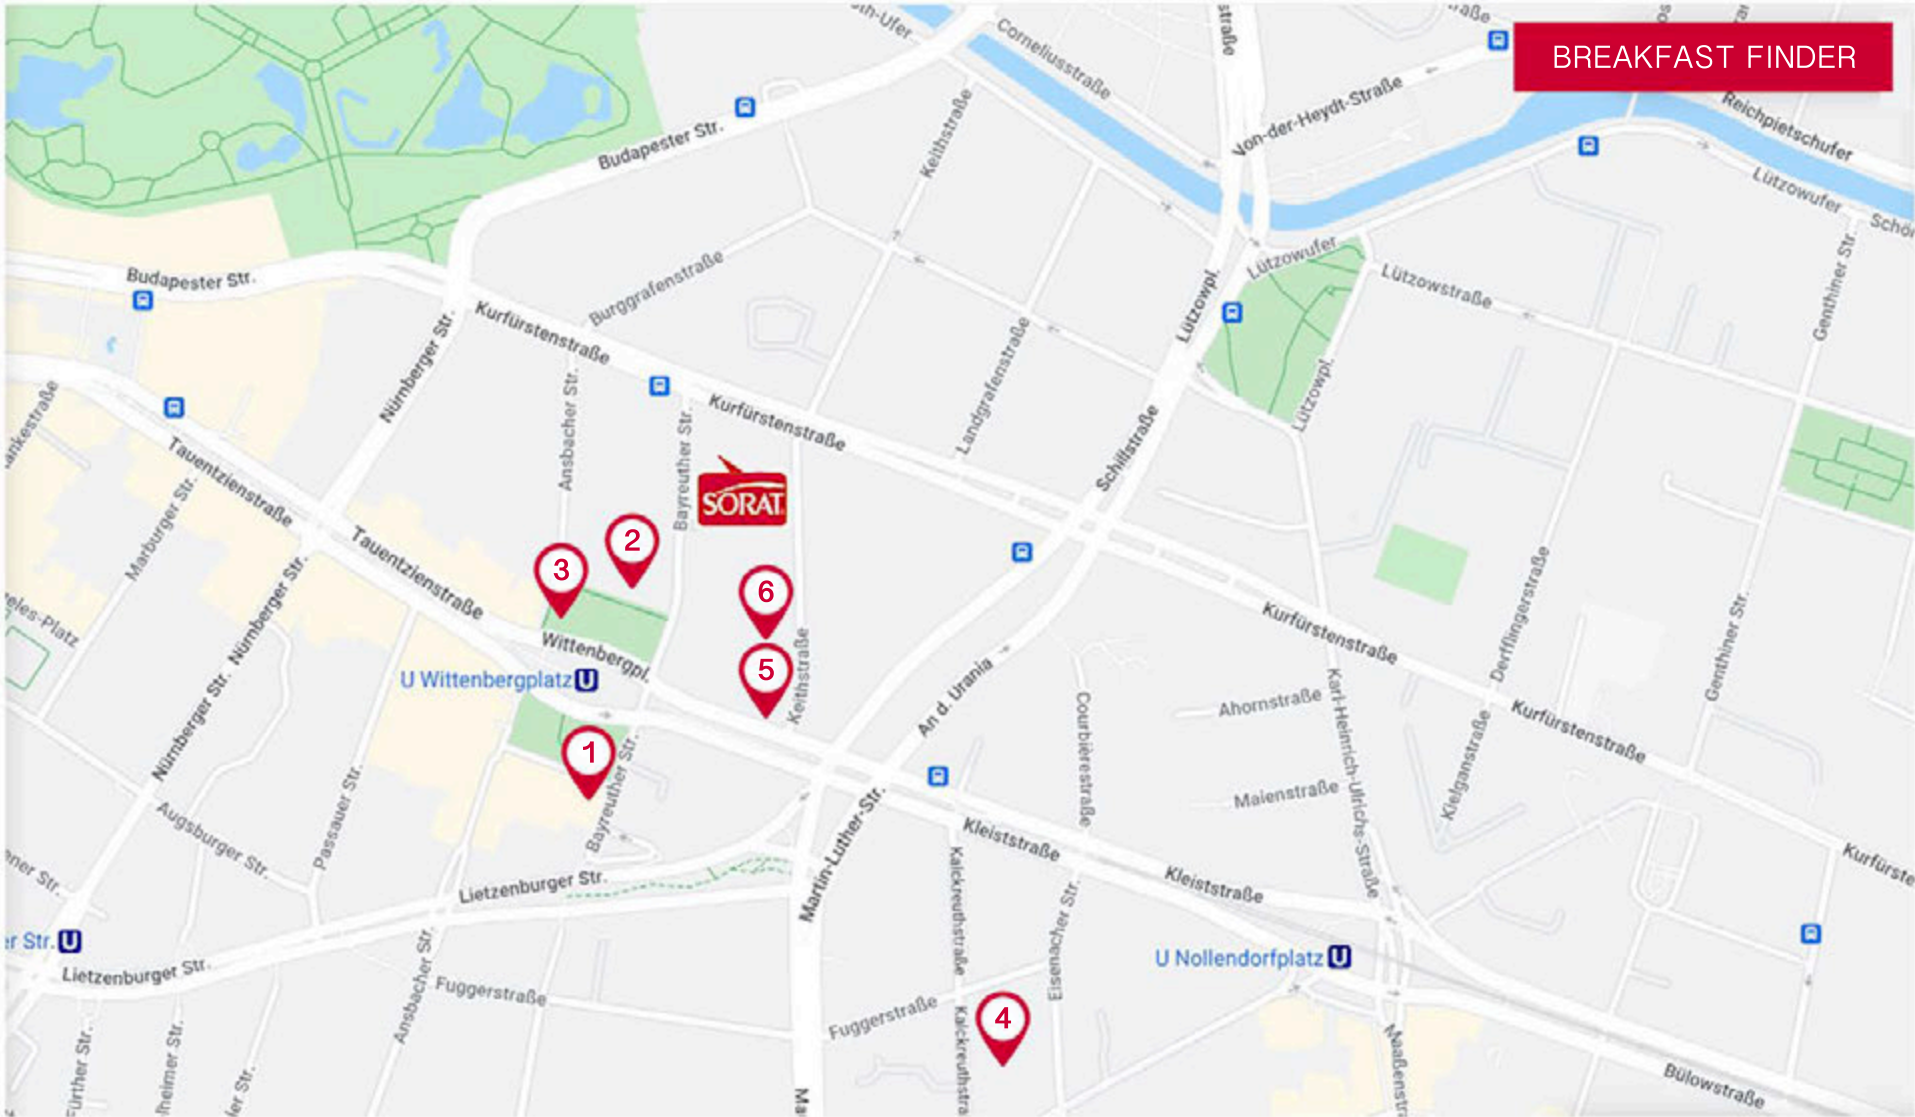

**BREAKFAST FINDER**

Hearty breakfast before shopping? With fried egg and bacon? Something sweet? Here you will find our tasty tips for breakfast lovers around us.

1	Mola restaurant	Retro chic / European / Terrace	mola-berlin.de	Daily 09:00 am	350 m
2	Schnell bakery	Traditional / Own bakehouse / Terrace	schnell.berlin	Monday - Saturday 07:00 am	50 m
3	Noahs restaurant	Cozy / Delicious breakfast menu / Terrace	noahs-berlin.de	Daily 09:00 am	300 m
4	Brezel coffee shop	Unusual / Pretzel and more / Terrace	brezel-berlin.de	Daily 07:00 am	750 m
5	Coffee Fellows	Modern / Hearty fresh variety / Terrace	coffee-fellows.com	Daily 07:00 am	400 m
6	Espresso bar deli	Small / Tasty / Mediterranean / Terrace	espresso-bar.berlin	Monday - Friday 08:15 am	500 m